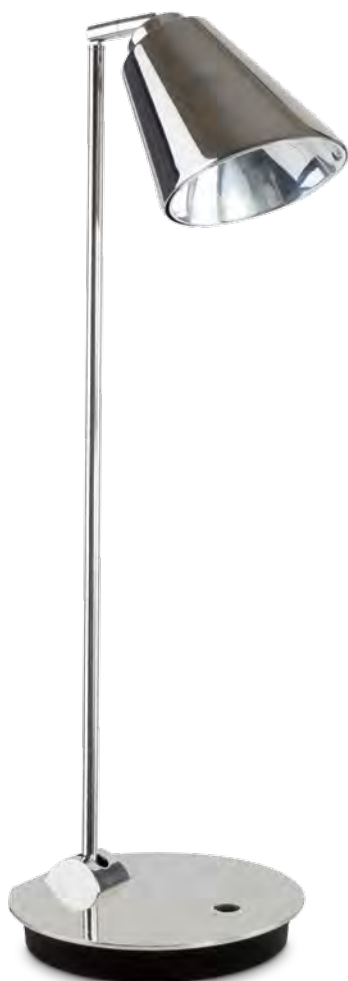

the amplify

Mid-century modern meets next generation LED technology with the Amplify Desk Lamp. Create a productive and comfortable space with healthy lighting engineered to reduce eyestrain by up to 51%. Everyone has different lighting needs, so adjust the lamp to find the right light angle and change the brightness setting with the touch of a finger. And, charge up devices to keep the productivity flowing.

OttLiteWorkWell.com

workwell™
by OttLite

Features:

- Adjusts at 3 points - base, arm & shade
- Adjust brightness with touch switch - recalls last setting
- Stylish tapered shade

- 5V, 2.1A USB charging port
- Metal lamp with multiple finish options
- Space-saving 6.8 inch base

A healthier way to work

The OtLite WorkWell LED is an exclusive technology that comes as close to the sun's spectral output as you can get - balanced, smooth and proven healthier for your eyes. No big peaks or valleys, just continuous, healthy illumination. Experience up to 51% eyestrain reduction. And, enjoy a more productive workspace.

All OtLite WorkWell Series lamps feature:

- Exclusive OtLite LED technology
- CRI of 95 (color rendering index)
- High quality diffusers for smooth, clear illumination
- Flicker-free adaptors
- Multiple brightness settings
- Powerful 5V, 2.1A USB charging ports
- Smart, adjustable design
- Low energy consuming, long lasting LEDs