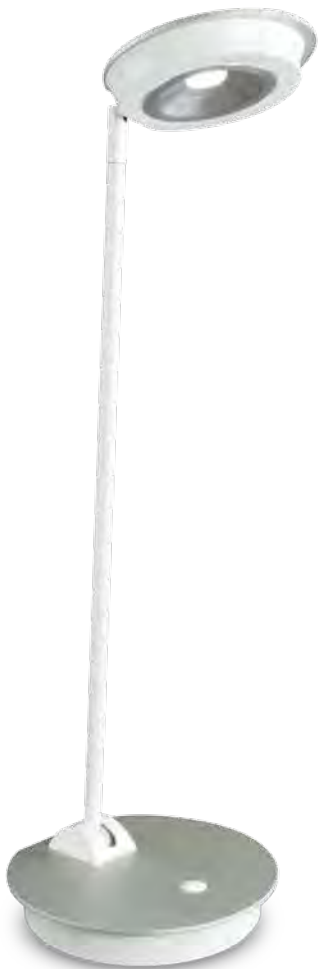

## the uplift

Get in the zone with lighting that's both healthy and smart. Studies show people who work under natural daylight are more productive and even happier. The OttLite WorkWell LED comes closer to sunlight's spectral distribution than any other light source available. And, the Uplift's minimalist design includes a rounded diffuser to maximize light distribution and precise joints to direct light where it's needed most. Features brightness control and USB charging port.

## Features:

- Long arm and pivoting circular head
- Adjust brightness with touch switch - recalls last setting
- Extended reach of 18.5 inches

- 5V, 2.1A USB charging port
- Two tone design in multiple combinations
- Space-saving 6 inch base

## A healthier way to work

The OtLite WorkWell LED is an exclusive technology that comes as close to the sun's spectral output as you can get - balanced, smooth and proven healthier for your eyes. No big peaks or valleys, just continuous, healthy illumination. Experience up to 51% eyestrain reduction. And, enjoy a more productive workspace.

All OtLite WorkWell Series lamps feature:

- Exclusive OtLite LED technology
- CRI of 95 (color rendering index)
- High quality diffusers for smooth, clear illumination
- Flicker-free adaptors
- Multiple brightness settings
- Powerful 5V, 2.1A USB charging ports
- Smart, adjustable design
- Low energy consuming, long lasting LEDs