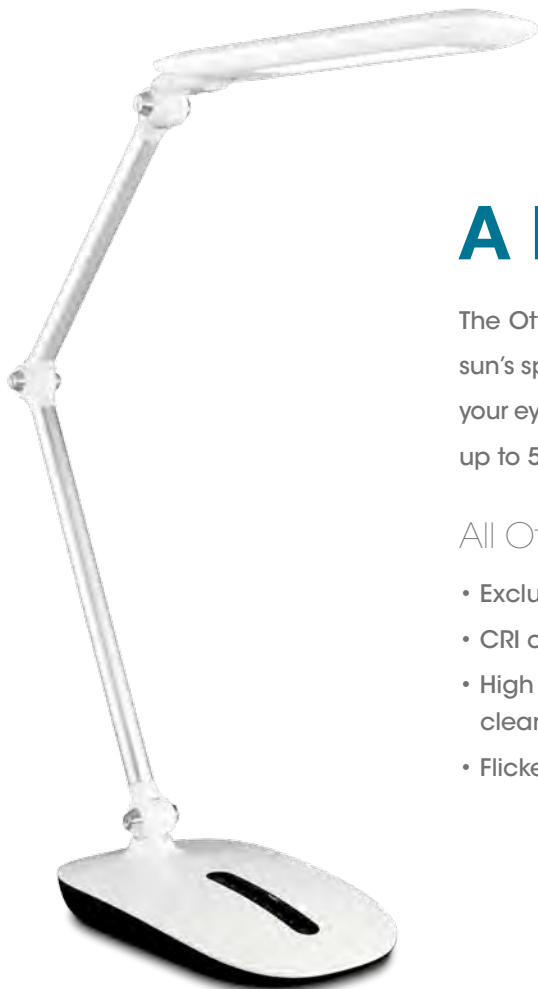

the stretch

Whether working on the big picture or the tactical plan, the Stretch Desk Lamp can adjust to bring things into focus. Providing a healthier way to see, the OttLite WorkWell LED reduces eyestrain to increase mood and productivity. This lamp features three points of articulation and the shade twists for easy light placement. As lighting conditions change throughout the day, easily adjust brightness on the sliding dimmer to enjoy natural daylight all day long.

OttLiteWorkWell.com

workwell[™]
by OttLite

Features:

- Sliding touch dimmer with 7 brightness levels
- Recalls last brightness setting
- 3 points of articulation
- Rotating shade

- 5V, 2.1A USB charging port
- Extended reach of 24.4 inches
- Multiple finish options

A healthier way to work

The OtLite WorkWell LED is an exclusive technology that comes as close to the sun's spectral output as you can get - balanced, smooth and proven healthier for your eyes. No big peaks or valleys, just continuous, healthy illumination. Experience up to 51% eyestrain reduction. And, enjoy a more productive workspace.

All OtLite WorkWell Series lamps feature:

- Exclusive OtLite LED technology
- CRI of 95 (color rendering index)
- High quality diffusers for smooth, clear illumination
- Flicker-free adaptors
- Multiple brightness settings
- Powerful 5V, 2.1A USB charging ports
- Smart, adjustable design
- Low energy consuming, long lasting LEDs