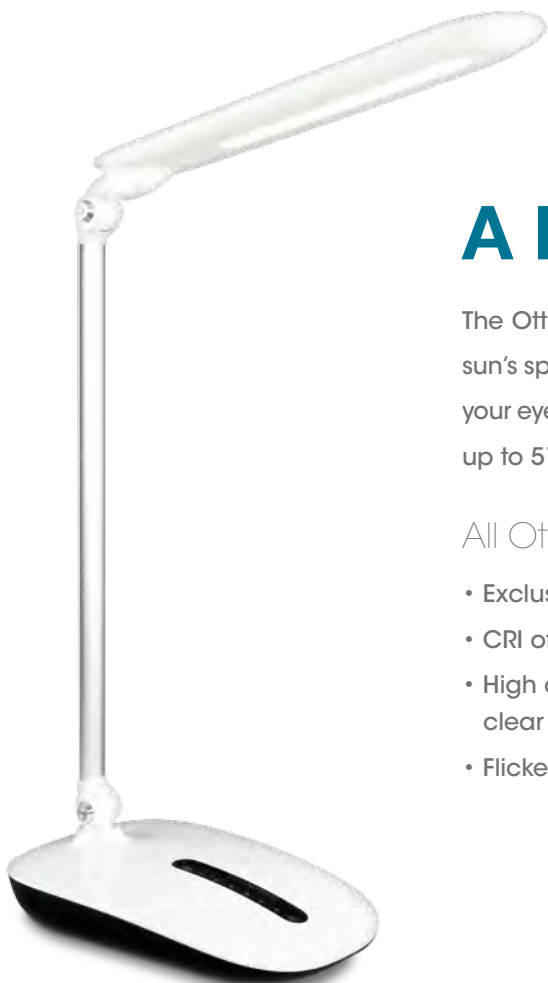

the slide

An easy way to bring well-being into the workplace, the Slide Desk Lamp features OttLite WorkWell LEDs – an exclusive technology that dramatically reduces eyestrain and glare. Balance out harsh workplace lighting and computer screens. Adjust light levels with the touch of a finger on the sliding dimmer and quickly charge devices using the powerful USB port. This stylish and adjustable lamp gives users complete control.

OttLiteWorkWell.com

workwell™
by OttLite

- 5V, 2.1 A USB charging port
- Extended reach of 18.75 inches
- Multiple finish options

Features:

- Sliding touch dimmer with 7 brightness levels
- Recalls last brightness setting
- Rotating shade

A healthier way to work

The OttLite WorkWell LED is an exclusive technology that comes as close to the sun's spectral output as you can get - balanced, smooth and proven healthier for your eyes. No big peaks or valleys, just continuous, healthy illumination. Experience up to 51% eyestrain reduction. And, enjoy a more productive workspace.